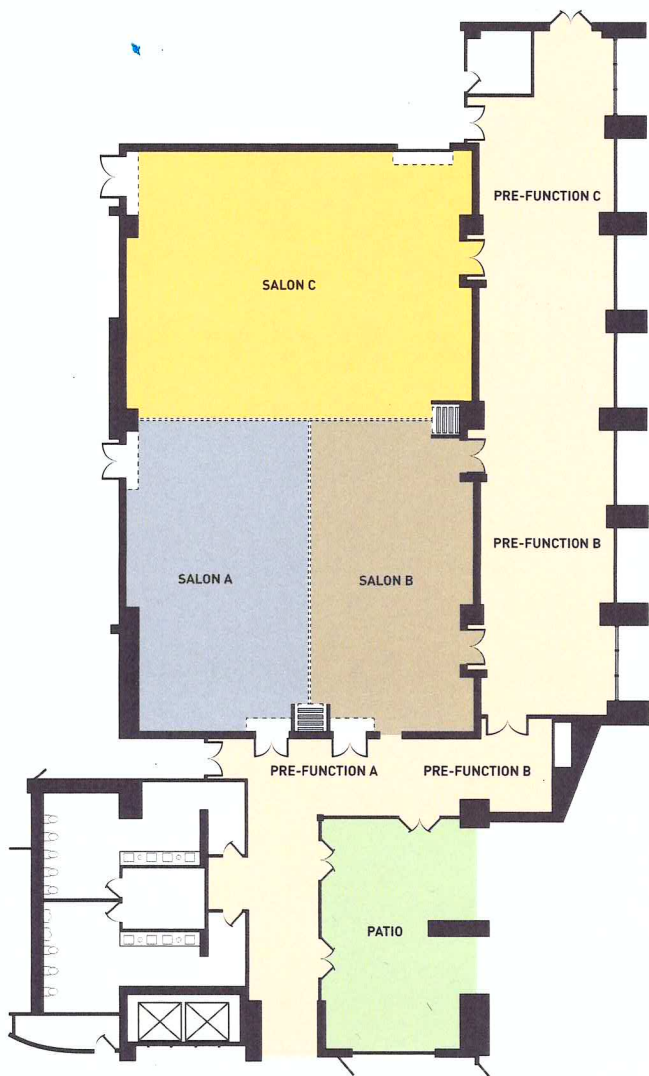

GARRISON STATION EVENT CENTER

WE'VE GOT PLENTY OF ROOM TO WORK WITH

Cherokee Casino & Hotel Roland boasts over 4,800 square feet of flexible, non-smoking meeting space and over 6,800 total square feet of event space. We offer state-of-the-art audio/visual capabilities to make your next meeting or event a success. The pre-function space features floor-to-ceiling windows with beautiful stone pillars. Enjoy the setting of our outdoor patio for intimate dining or cocktail events.

Name of Ballroom	Dimensions L x W	Square Feet	Ceiling Height	Theatre	Classroom	U-Shape	Hollow Square	Banquet/Rounds	Reception	Conference
Garrison Station Event Center	89ft x 54ft	4,806	20ft	525	250	120	150	300	300	150
Salon A	47ft x 28ft	1,316	20ft	100	45	28	36	80	80	36
Salon B	47ft x 24ft	1,128	20ft	120	45	32	40	88	88	40
Salon C	39ft x 54ft	2,106	20ft	200	90	60	75	148	148	75
Salon A & B	47ft x 54ft	2,538	20ft	225	90	60	75	168	168	75
Pre-Function	Large: Approx. 21ft x 90ft Small: Approx. 34ft x 19ft	2,292	20ft							